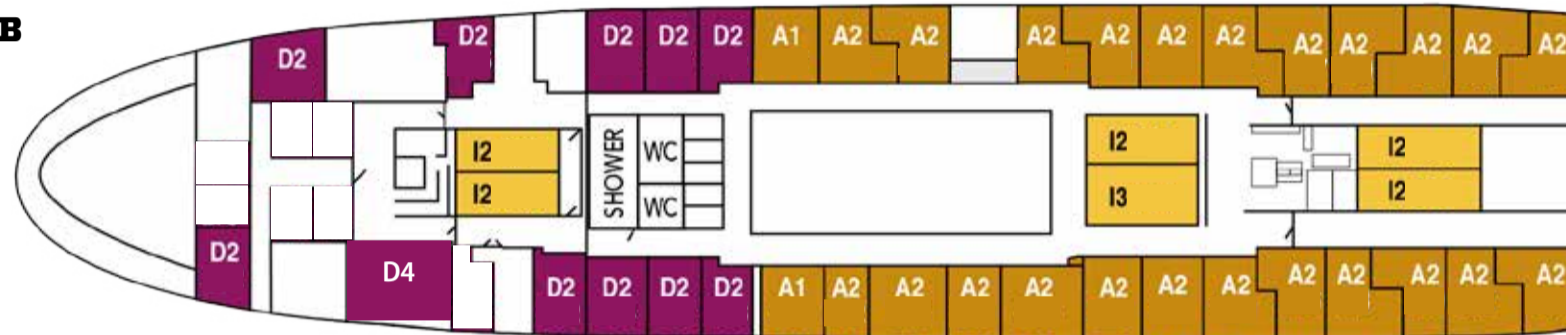

SALON DECK

DECK C

DECK B

DECK A

N	Prices from 33 427 SEK
J	Prices from 27 027 SEK
A	Prices from 27 988 SEK
I	Prices from 25 108 SEK
D	Prices from 21 268 SEK
E	Prices from 18 922 SEK

Cat	Deck	Cabin description
D2	B	Outside two bed cabin (bunk beds) with porthole and wash basin
D4	B	Outside four bed cabin (bunk beds) with porthole and wash basin
I1	C	Inside two bed cabin (bunk beds) <u>for single use</u> with shower/wc
I2	B, C	Inside two bed cabin (bunk beds) with shower/wc
I3	B	Inside three bed cabin (bunk beds) with shower/wc
J2	B	Outside two bed cabin (bunk bed), window/obstructed view, shower/wc
J3	C	Outside three bed cabin (bunk bed + sofa), window/obstructed view, shower/wc
A1	B, C	Outside two bed cabin (bunk beds) <u>for single use</u> with porthole and shower/wc
A2	B, C	Outside two bed cabin (bunk beds) with porthole and shower/wc
N2	C	Outside two bed cabin (bunk beds) with window, sofa, shower/wc. N2-304 has only 2 lower beds, no sofa
N3	C	Outside three bed cabin (bunk beds + sofa that can be made into extra bed) with window, shower/wc
E2	A	Inside two bed cabin (bunk beds) with wash basin and shared shower/wc