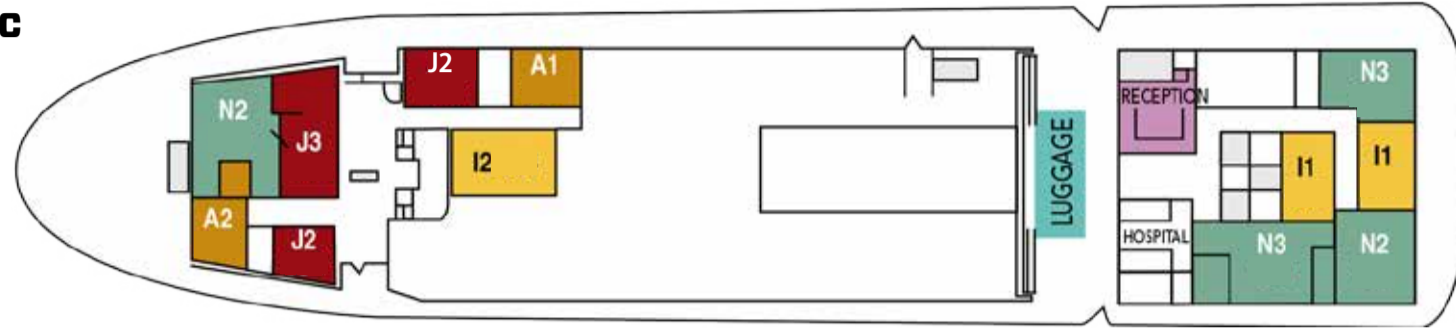

SALON DECK

DECK C

DECK B

DECK A

N	Prices from 33 427 SEK
J	Prices from 27 027 SEK
A	Prices from 27 988 SEK
I	Prices from 25 108 SEK
D	Prices from 21 268 SEK
E	Prices from 18 922 SEK

Cat	Deck	Cabin description
D2	B	Outside two bed cabin (bunk beds) with porthole and wash basin
D4	B	Outside four bed cabin (bunk beds) with porthole and wash basin
I1	C	Inside two bed cabin (bunk beds) <u>for single use</u> with shower/wc
I2	B, C	Inside two bed cabin (bunk beds) with shower/wc
I3	B	Inside three bed cabin (bunk beds) with shower/wc
J2	B	Outside two bed cabin (bunk bed), window/obstructed view, shower/wc
J3	C	Outside three bed cabin (bunk bed + sofa), window/obstructed view, shower/wc
A1	B, C	Outside two bed cabin (bunk beds) <u>for single use</u> with porthole and shower/wc
A2	B, C	Outside two bed cabin (bunk beds) with porthole and shower/wc
N2	C	Outside two bed cabin (bunk beds) with window, sofa, shower/wc. N2-304 has only 2 lower beds, no sofa
N3	C	Outside three bed cabin (bunk beds + sofa that can be made into extra bed) with window, shower/wc
E2	A	Inside two bed cabin (bunk beds) with wash basin and shared shower/wc