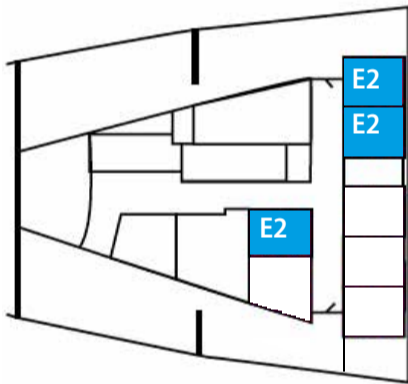

SALON DECK

DECK C

DECK B

DECK A

N	Prices from 33 427 SEK
J	Prices from 27 027 SEK
A	Prices from 27 988 SEK
I	Prices from 25 108 SEK
D	Prices from 21 268 SEK
E	Prices from 18 922 SEK

Cat	Deck	Cabin description
D2	B	Outside two bed cabin (bunk beds) with porthole and wash basin
D4	B	Outside four bed cabin (bunk beds) with porthole and wash basin
I1	C	Inside two bed cabin (bunk beds) <u>for single use</u> with shower/wc
I2	B, C	Inside two bed cabin (bunk beds) with shower/wc
I3	B	Inside three bed cabin (bunk beds) with shower/wc
J2	B	Outside two bed cabin (bunk bed), window/obstructed view, shower/wc
J3	C	Outside three bed cabin (bunk bed + sofa), window/obstructed view, shower/wc
A1	B, C	Outside two bed cabin (bunk beds) <u>for single use</u> with porthole and shower/wc
A2	B, C	Outside two bed cabin (bunk beds) with porthole and shower/wc
N2	C	Outside two bed cabin (bunk beds) with window, sofa, shower/wc. N2-304 has only 2 lower beds, no sofa
N3	C	Outside three bed cabin (bunk beds + sofa that can be made into extra bed) with window, shower/wc
E2	A	Inside two bed cabin (bunk beds) with wash basin and shared shower/wc