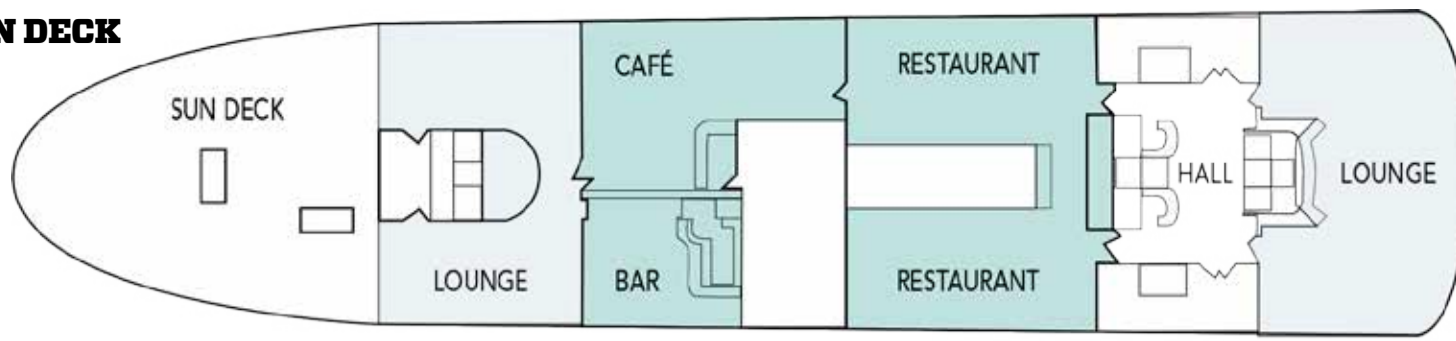

SALON DECK

DECK C

DECK B

DECK A

N	Prices from 33 427 SEK
J	Prices from 27 027 SEK
A	Prices from 27 988 SEK
I	Prices from 25 108 SEK
D	Prices from 21 268 SEK
E	Prices from 18 922 SEK

Cat	Deck	Cabin description
D2	B	Outside two bed cabin (bunk beds) with porthole and wash basin
D4	B	Outside four bed cabin (bunk beds) with porthole and wash basin
I1	C	Inside two bed cabin (bunk beds) <u>for single use</u> with shower/wc
I2	B, C	Inside two bed cabin (bunk beds) with shower/wc
I3	B	Inside three bed cabin (bunk beds) with shower/wc
J2	B	Outside two bed cabin (bunk bed), window/obstructed view, shower/wc
J3	C	Outside three bed cabin (bunk bed + sofa), window/obstructed view, shower/wc
A1	B, C	Outside two bed cabin (bunk beds) <u>for single use</u> with porthole and shower/wc
A2	B, C	Outside two bed cabin (bunk beds) with porthole and shower/wc
N2	C	Outside two bed cabin (bunk beds) with window, sofa, shower/wc. N2-304 has only 2 lower beds, no sofa
N3	C	Outside three bed cabin (bunk beds + sofa that can be made into extra bed) with window, shower/wc
E2	A	Inside two bed cabin (bunk beds) with wash basin and shared shower/wc