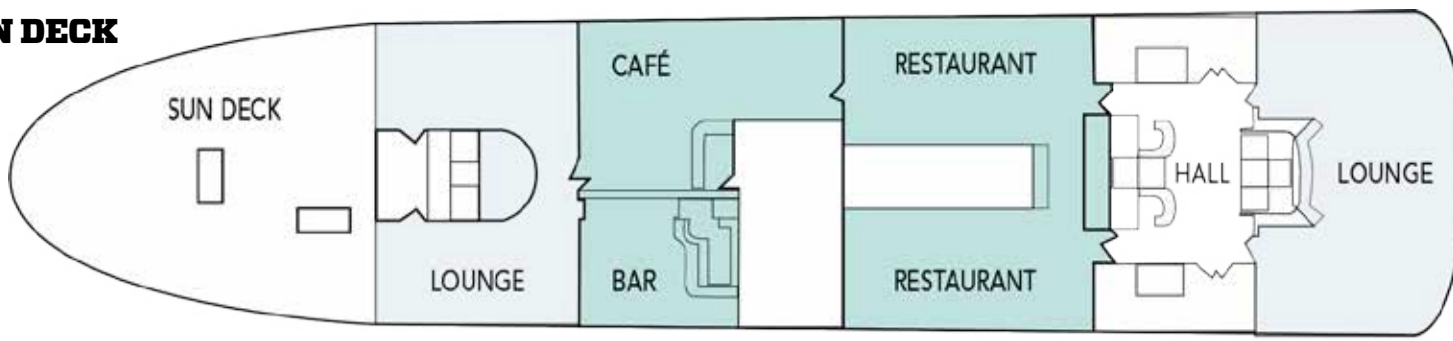

SALON DECK

DECK C

DECK B

DECK A

N	Prices from 33 427 SEK
J	Prices from 27 027 SEK
A	Prices from 27 988 SEK
I	Prices from 25 108 SEK
D	Prices from 21 268 SEK
E	Prices from 18 922 SEK

Cat	Deck	Cabin description
D2	B	Outside two bed cabin (bunk beds) with porthole and wash basin
D4	B	Outside four bed cabin (bunk beds) with porthole and wash basin
I1	C	Inside two bed cabin (bunk beds) <u>for single use</u> with shower/wc
I2	B, C	Inside two bed cabin (bunk beds) with shower/wc
I3	B	Inside three bed cabin (bunk beds) with shower/wc
J2	B	Outside two bed cabin (bunk bed), window/obstructed view, shower/wc
J3	C	Outside three bed cabin (bunk bed + sofa), window/obstructed view, shower/wc
A1	B, C	Outside two bed cabin (bunk beds) <u>for single use</u> with porthole and shower/wc
A2	B, C	Outside two bed cabin (bunk beds) with porthole and shower/wc
N2	C	Outside two bed cabin (bunk beds) with window, sofa, shower/wc. N2-304 has only 2 lower beds, no sofa
N3	C	Outside three bed cabin (bunk beds + sofa that can be made into extra bed) with window, shower/wc
E2	A	Inside two bed cabin (bunk beds) with wash basin and shared shower/wc