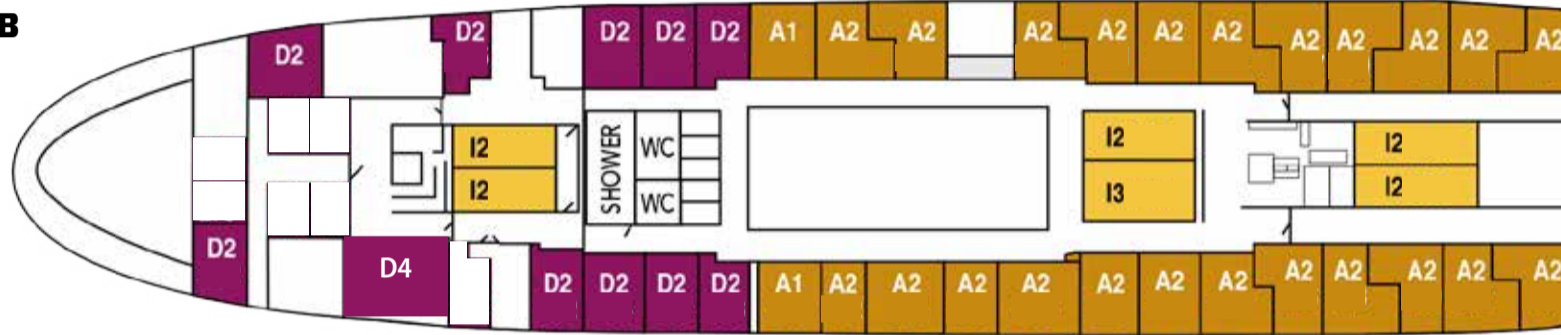

SALON DECK

DECK C

DECK B

DECK A

N	Prices from 33 427 SEK
J	Prices from 27 027 SEK
A	Prices from 27 988 SEK
I	Prices from 25 108 SEK
D	Prices from 21 268 SEK
E	Prices from 18 922 SEK

Cat	Deck	Cabin description
D2	B	Outside two bed cabin (bunk beds) with porthole and wash basin
D4	B	Outside four bed cabin (bunk beds) with porthole and wash basin
I1	C	Inside two bed cabin (bunk beds) <u>for single use</u> with shower/wc
I2	B, C	Inside two bed cabin (bunk beds) with shower/wc
I3	B	Inside three bed cabin (bunk beds) with shower/wc
J2	B	Outside two bed cabin (bunk bed), window/obstructed view, shower/wc
J3	C	Outside three bed cabin (bunk bed + sofa), window/obstructed view, shower/wc
A1	B, C	Outside two bed cabin (bunk beds) <u>for single use</u> with porthole and shower/wc
A2	B, C	Outside two bed cabin (bunk beds) with porthole and shower/wc
N2	C	Outside two bed cabin (bunk beds) with window, sofa, shower/wc. N2-304 has only 2 lower beds, no sofa
N3	C	Outside three bed cabin (bunk beds + sofa that can be made into extra bed) with window, shower/wc
E2	A	Inside two bed cabin (bunk beds) with wash basin and shared shower/wc