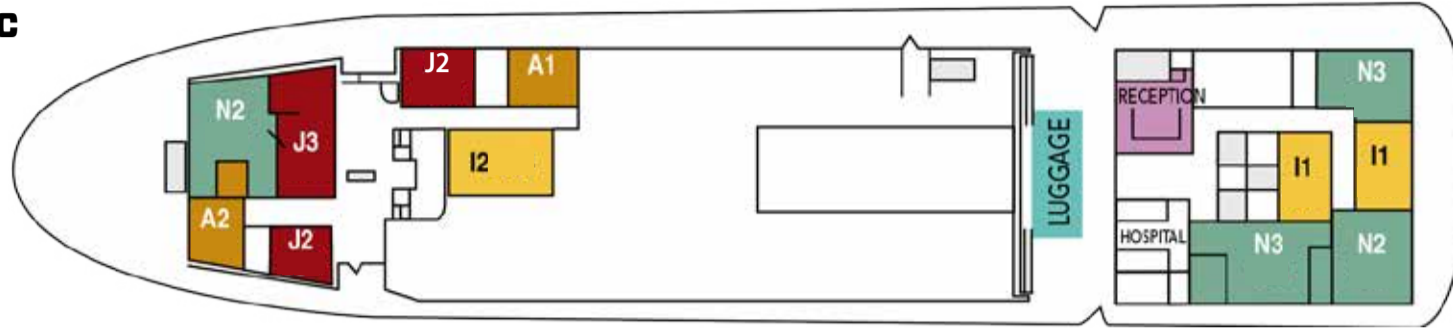

SALON DECK

DECK C

DECK B

DECK A

N	Prices from 33 427 SEK
J	Prices from 27 027 SEK
A	Prices from 27 988 SEK
I	Prices from 25 108 SEK
D	Prices from 21 268 SEK
E	Prices from 18 922 SEK

Cat	Deck	Cabin description
D2	B	Outside two bed cabin (bunk beds) with porthole and wash basin
D4	B	Outside four bed cabin (bunk beds) with porthole and wash basin
I1	C	Inside two bed cabin (bunk beds) <u>for single use</u> with shower/wc
I2	B, C	Inside two bed cabin (bunk beds) with shower/wc
I3	B	Inside three bed cabin (bunk beds) with shower/wc
J2	B	Outside two bed cabin (bunk bed), window/obstructed view, shower/wc
J3	C	Outside three bed cabin (bunk bed + sofa), window/obstructed view, shower/wc
A1	B, C	Outside two bed cabin (bunk beds) <u>for single use</u> with porthole and shower/wc
A2	B, C	Outside two bed cabin (bunk beds) with porthole and shower/wc
N2	C	Outside two bed cabin (bunk beds) with window, sofa, shower/wc. N2-304 has only 2 lower beds, no sofa
N3	C	Outside three bed cabin (bunk beds + sofa that can be made into extra bed) with window, shower/wc
E2	A	Inside two bed cabin (bunk beds) with wash basin and shared shower/wc